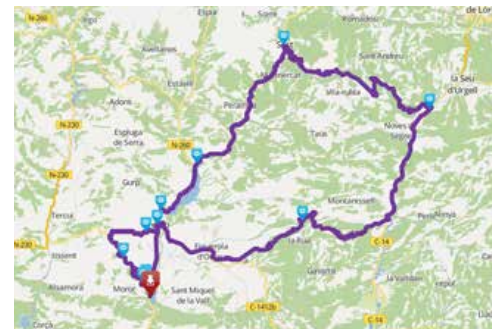

Pallars route

goo.gl/4SxQpc (290km)