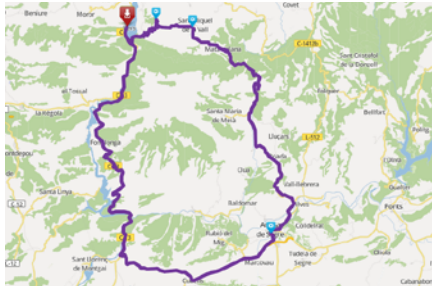

Recommended routes, passing through Terradets

TOURSTART.ORG

Around Montsec Rúbies

goo.gl/4LdyY8 (97km)

Pallars Route

goo.gl/4SxQpc (290km)

WIKILOC.COM

Ruta 29: Els 7 Pantans

goo.gl/hqdkod (460km)

Ruta 36: Solsona - Ribera d'Urgellet

goo.gl/XQqSZg (291km)

Nearest garages

Automòbils Marsol S.A.

Avenida Pirineus, 29
25620 Tremp (Lleida)
[973 65 13 84](tel:973651384)

Monday to Friday
from 9am to 1pm and from 3.30pm to 8pm
Saturday from 8.30am to 1.30pm

goo.gl/1cCaXH

Closers petrol stations

Esclatol, a Tremp

Self service 24h
Avenida Pirineus, s/n
42°10'26.6"N 00°53'50.0"E

Repsol, a Tremp

24h. With shop and wash service
Carretera C-13 km 86,30
42°10'16.9"N 00°53'42.0"E

Bonarea, al Palau de Noguera

Self service 24h
Carretera C-13 km 84,25
42°08'50.1"N 00°53'37.2"E

To consult more petrol stations, you can visit geoportalgasolineras.es and select Lleida province.