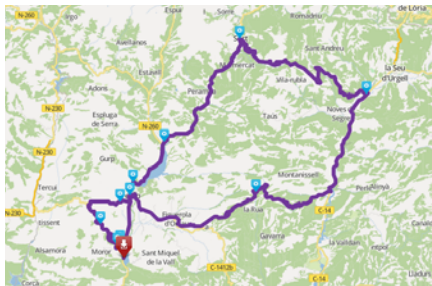

Recommended routes, passing through Terradets

TOURSTART.ORG

Around Montsec Rúbies

goo.gl/4LdyY8 (97km)

Pallars Route

goo.gl/4SxQpc (290km)

WIKILOC.COM

Ruta 29: Els 7 Pantans

goo.gl/hqdkod (460km)

Ruta 36: Solsona - Ribera d'Urgellet

goo.gl/XQqSZg (291km)

Nearest garages

Automòbils Marsol S.A.

Avenida Pirineus, 29
25620 Tremp (Lleida)
[973 65 13 84](tel:973651384)

Monday to Friday
from 9am to 1pm and from 3.30pm to 8pm
Saturday from 8.30am to 1.30pm

goo.gl/1cCaXH

Closers petrol stations

Esclatol, a Tremp

Self service 24h
Avenida Pirineus, s/n
42°10'26.6"N 00°53'50.0"E

Repsol, a Tremp

24h. With shop and wash service
Carretera C-13 km 86,30
42°10'16.9"N 00°53'42.0"E

Bonarea, al Palau de Noguera

Self service 24h
Carretera C-13 km 84,25
42°08'50.1"N 00°53'37.2"E

To consult more petrol stations, you can visit geoportalgasolineras.es and select Lleida province.