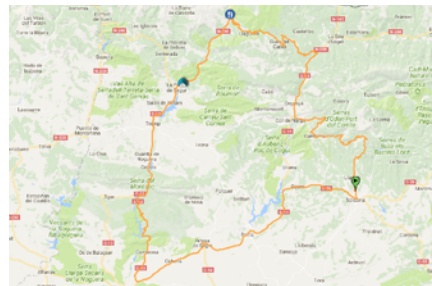

Recommended routes, passing through Terradets

TOURSTART.ORG

Around Montsec Rúbies

goo.gl/4LdyY8 (97km)

Pallars Route

goo.gl/4SxQpc (290km)

WIKILOC.COM

Ruta 29: Els 7 Pantans

goo.gl/hqdkod (460km)

Ruta 36: Solsona - Ribera d'Urgellet

goo.gl/XQqSZg (291km)

Nearest garages

Automòbils Marsol S.A.

Avenida Pirineus, 29
25620 Tremp (Lleida)
[973 65 13 84](tel:973651384)

Monday to Friday
from 9am to 1pm and from 3.30pm to 8pm
Saturday from 8.30am to 1.30pm

goo.gl/1cCaXH

Closers petrol stations

Esclatol, a Tremp

Self service 24h
Avenida Pirineus, s/n
42°10'26.6"N 00°53'50.0"E

Repsol, a Tremp

24h. With shop and wash service
Carretera C-13 km 86,30
42°10'16.9"N 00°53'42.0"E

Bonarea, al Palau de Noguera

Self service 24h
Carretera C-13 km 84,25
42°08'50.1"N 00°53'37.2"E

To consult more petrol stations, you can visit geoportalgasolineras.es and select Lleida province.